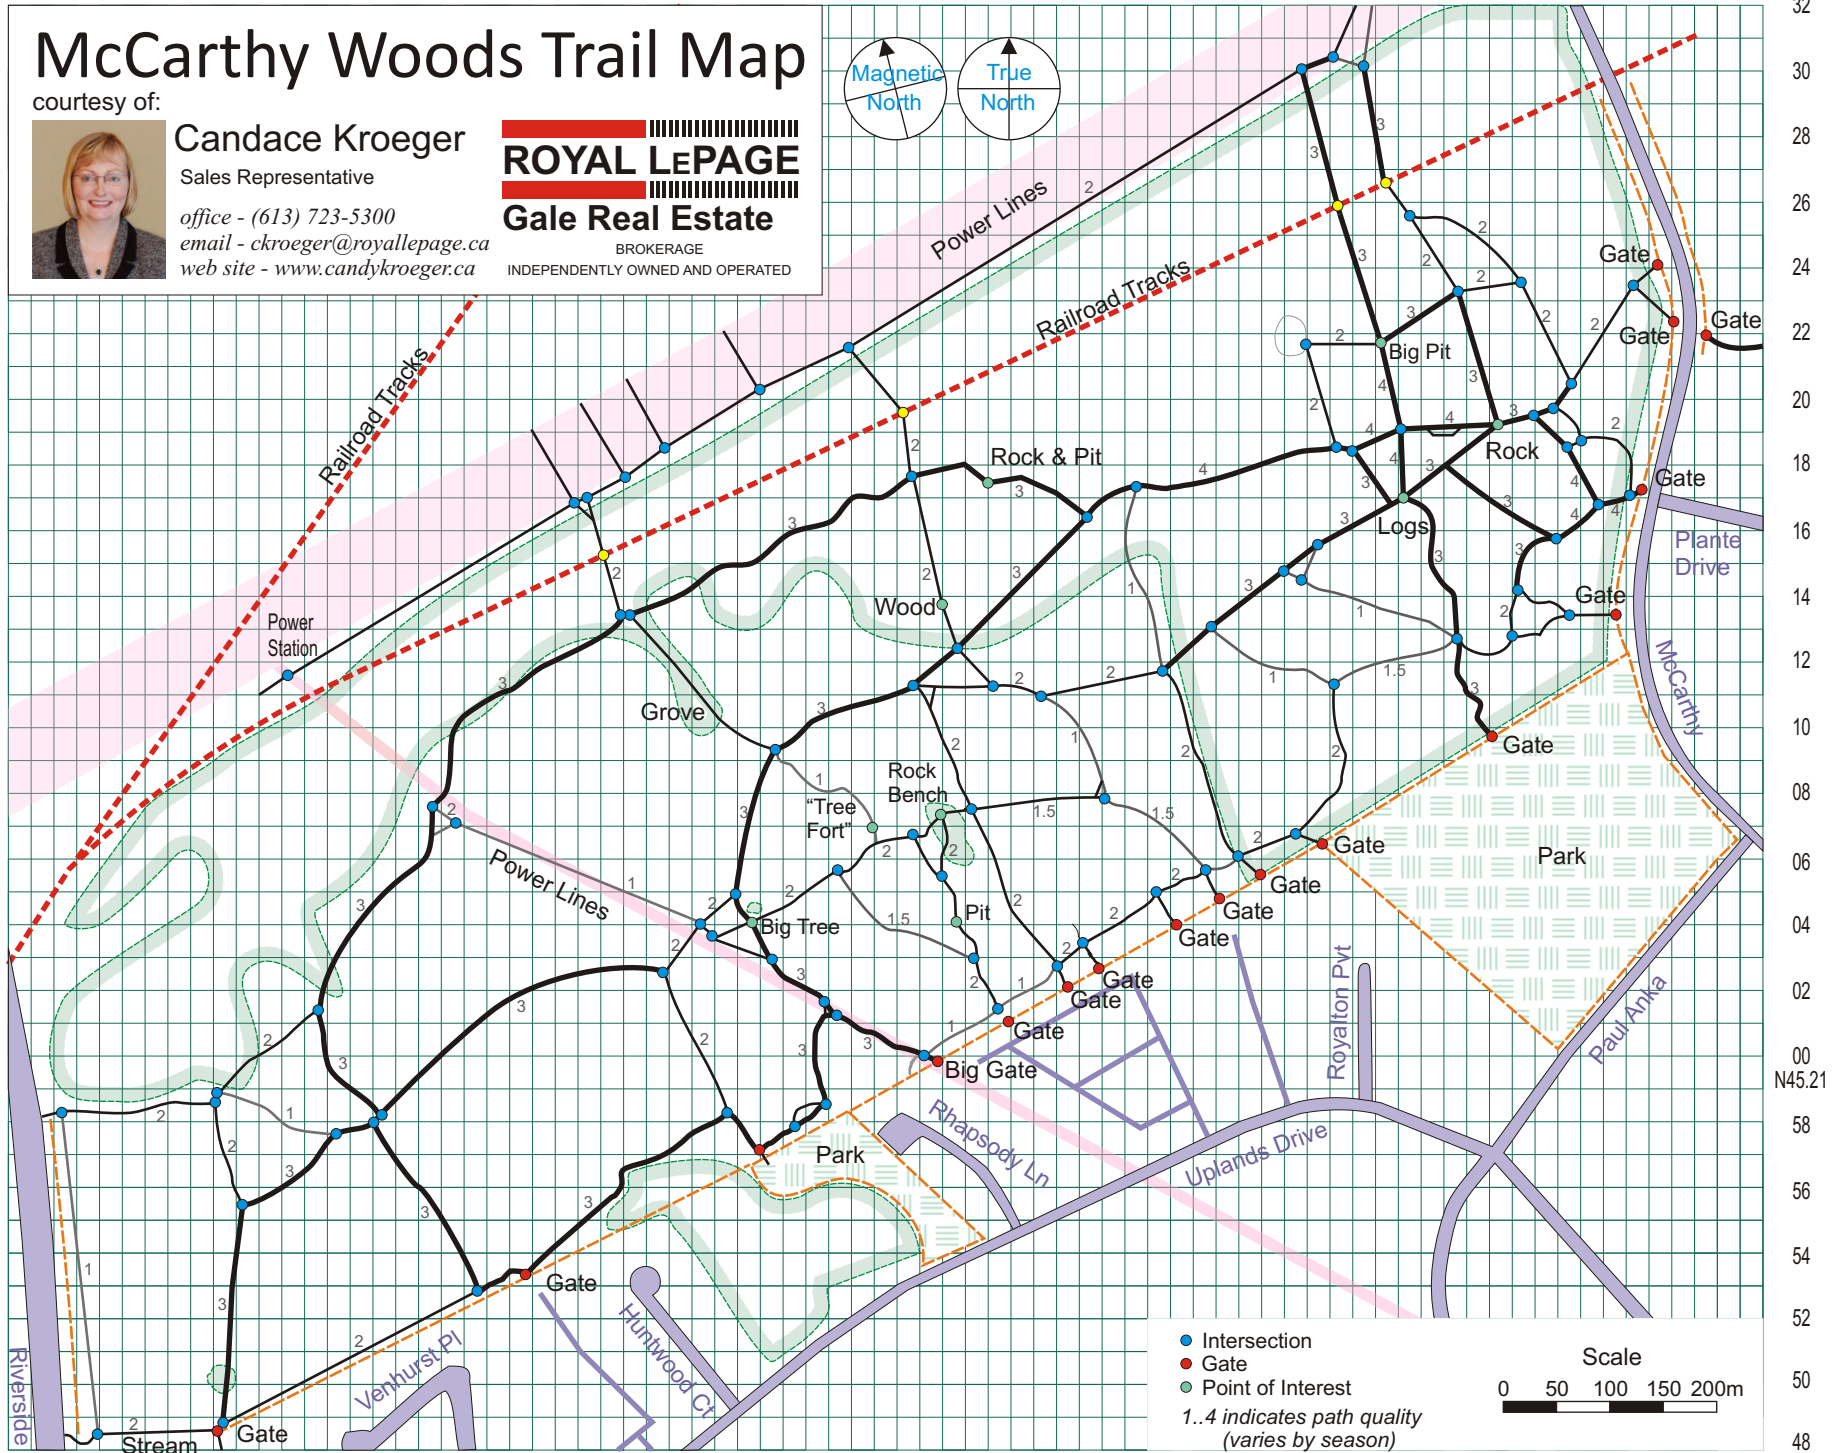

McCarthy Woods Trail Map

courtesy of:

Candace Kroeger

Sales Representative

office - (613) 723-5300

email - ckroeger@royalpage.ca

web site - www.candykroeger.ca

ROYAL LEPAGE

Gale Real Estate

BROKERAGE
INDEPENDENTLY OWNED AND OPERATED

- Intersection
- Gate
- Point of Interest
- 1..4 indicates path quality (varies by season)